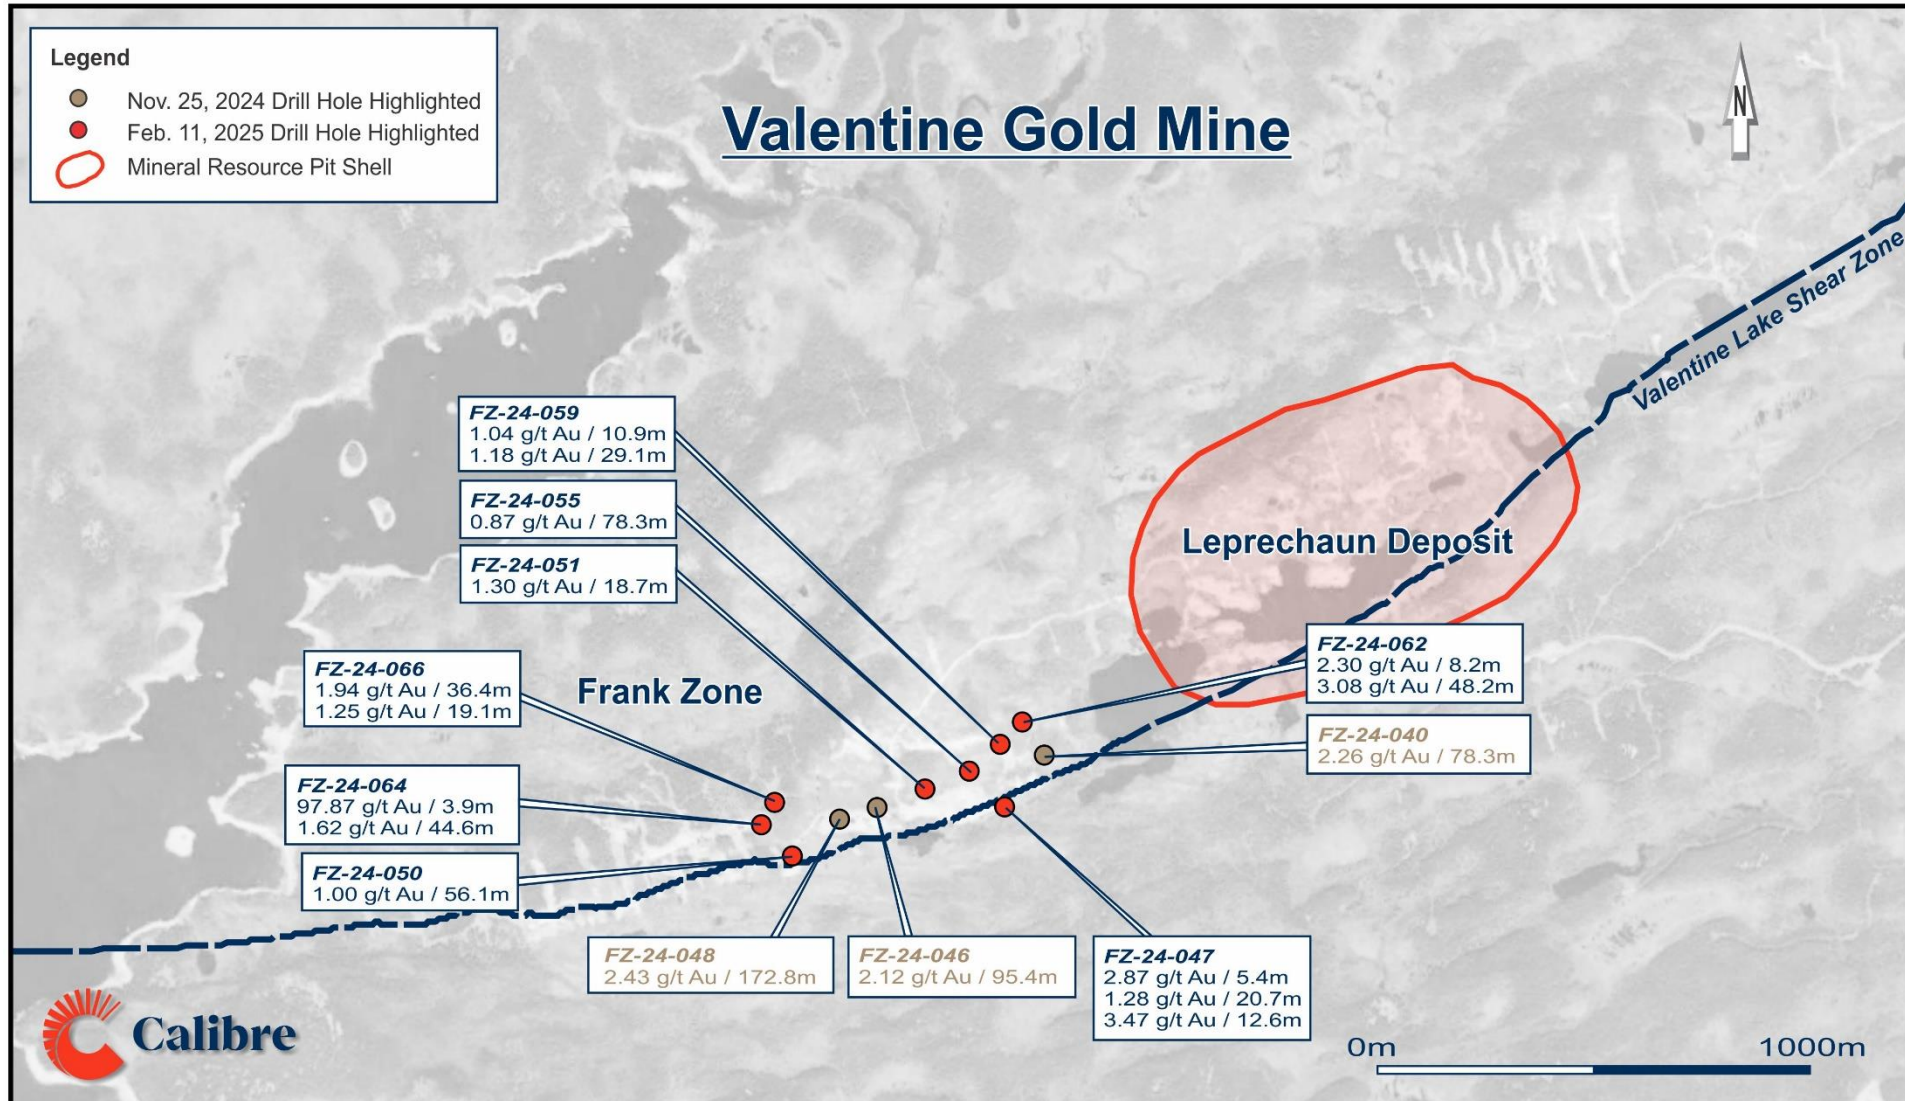

# Feb 11, 2025 – Gold Mineralization SW of Leprechaun, Valentine Gold Mine

---

- ▲ Valentine Gold Mine – Drill Hole Highlights – Plan Map
- ▲ Valentine Gold Mine – Drill Hole Highlights SW of Leprechaun Toward Frank
- ▲ Valentine Gold Mine – Leprechaun to Frank Zone – Longitudinal Section

# Valentine Gold Mine: Drill Hole Highlights Plan Map

# Valentine Gold Mine: Drill Hole Highlights SW of Leprechaun Toward Frank

# Valentine Gold Mine: Leprechaun to Frank Zone Longitudinal Section