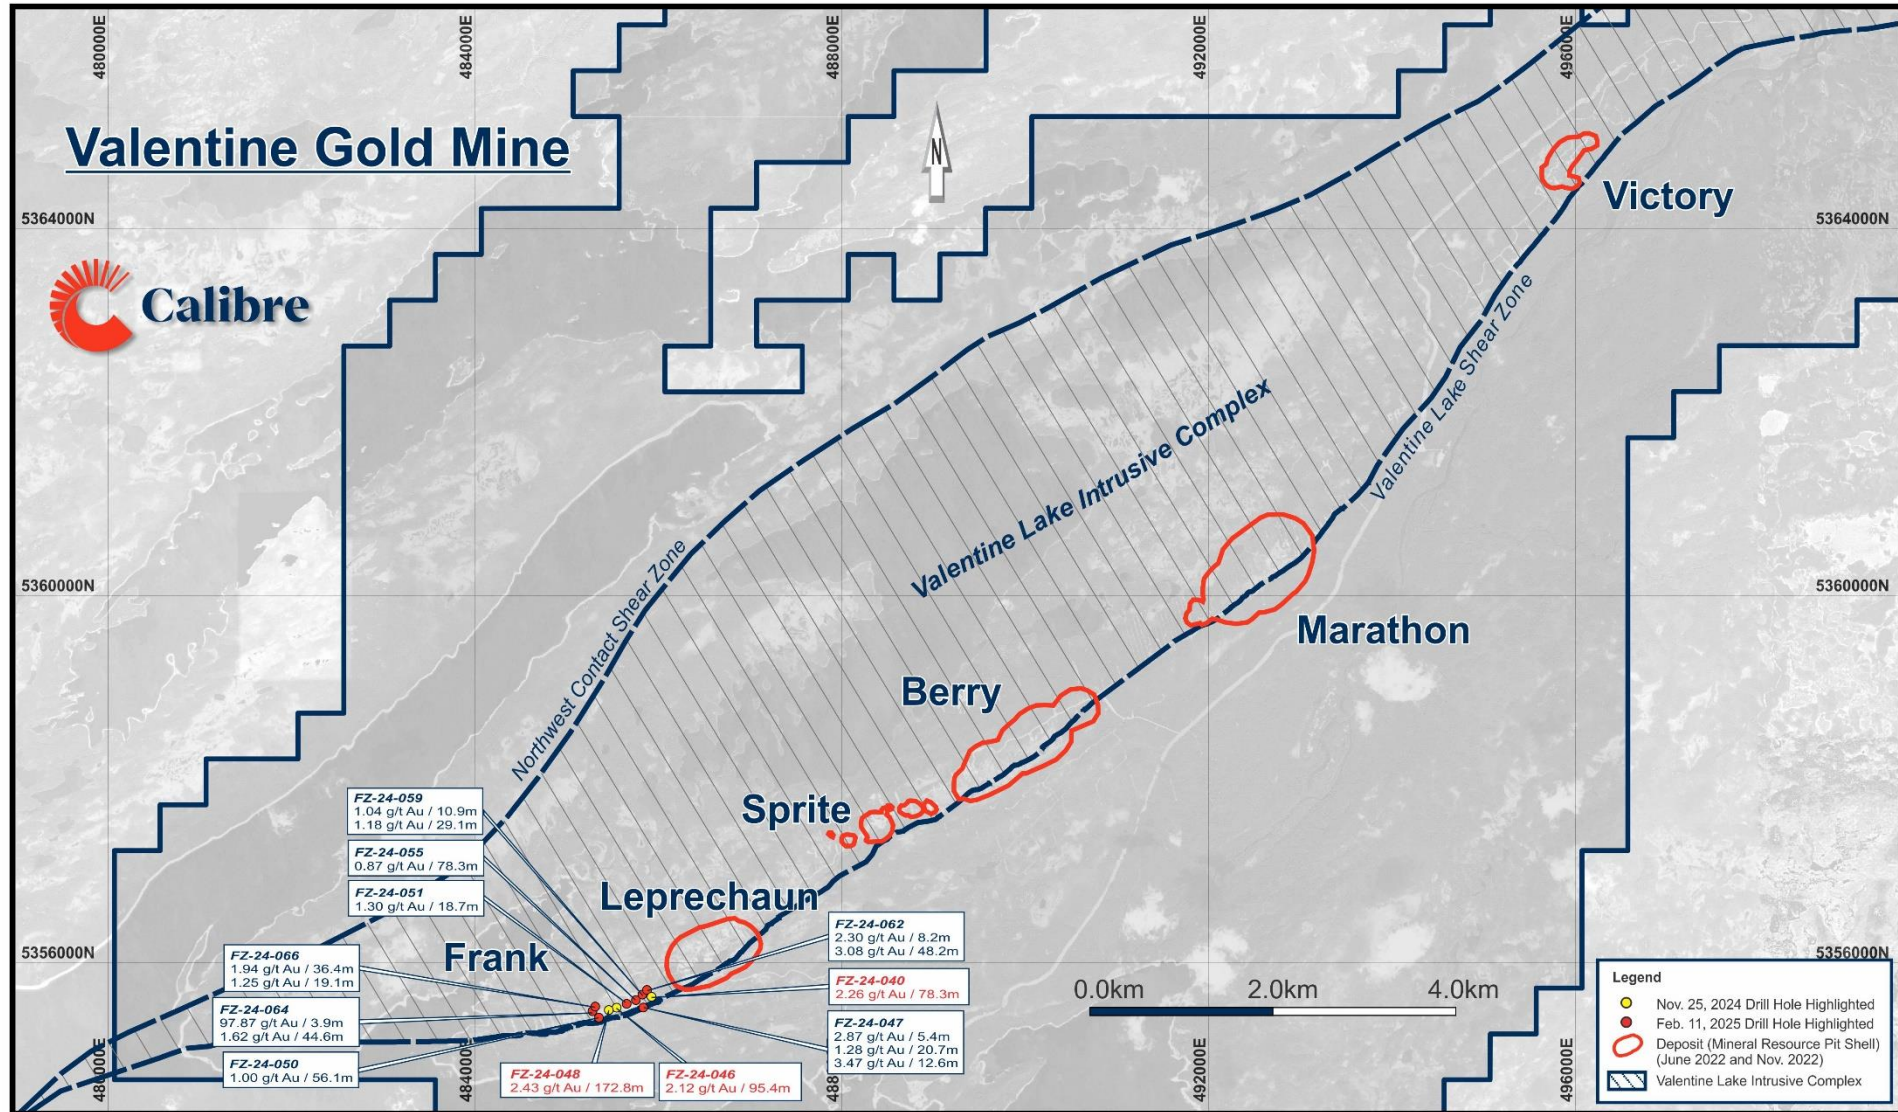

# Feb 11, 2025 – Gold Mineralization SW of Leprechaun, Valentine Gold Mine

---

- ▲ Valentine Gold Mine – Drill Hole Highlights – Plan Map
- ▲ Valentine Gold Mine – Drill Hole Highlights SW of Leprechaun Toward Frank
- ▲ Valentine Gold Mine – Leprechaun to Frank Zone – Longitudinal Section

# Valentine Gold Mine: Drill Hole Highlights Plan Map

# Valentine Gold Mine: Drill Hole Highlights SW of Leprechaun Toward Frank

# Valentine Gold Mine: Leprechaun to Frank Zone Longitudinal Section